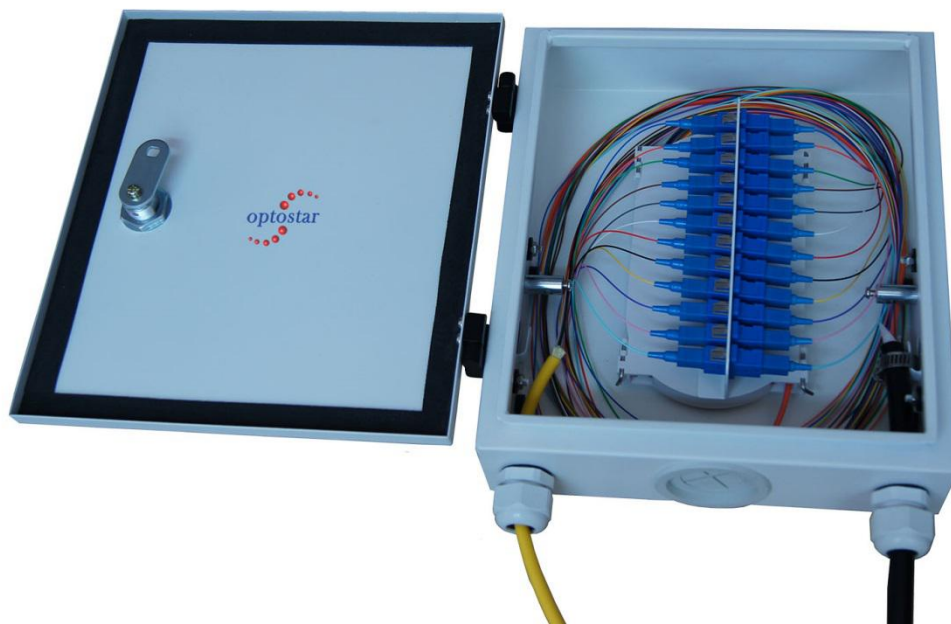

Metal Fiber Termination Box

OP-OTB-TM-B

Shenzhen Optostar Optoelectronics Co., Ltd

2011. 06 (Version 2)

Overview

Fiber optic terminal box is available for the distribution and terminal connection for various kinds of optical fiber system, especially suitable for mini-network terminal distribution, in which the optical cables, patch cores or pigtails are connected.

Model: OP-OTB-TM-B is a metal terminal box, 12ports, for outdoor wall mounted using. Pole mounted is available. Adapter plate is fixed on the cover of splice tray.

Product Features

- Cold-roll steel, electrostatic painting
- 3 cable ports, cables diameter: $\phi 8.5$ - $\phi 18$ mm
- ABS splice tray, 12 fibers per tray
- Max capacity: adapters installed capacity is 12F
- Environmental temperature: $-40^{\circ}\text{C}\sim 70^{\circ}\text{C}$
- Different types of adapters could be installed, such as SC, ST, FC, LC, etc.
- Outdoor, indoor using, IP65

Application

- Suitable for Pigtail, ribbon and bunch cable connect distribution
- Used for wall-mounted applications
- Used in FTTH, Telecommunications, CATV ect.

Technical Parameter

Operating temperature: $-5\sim +40^{\circ}\text{C}$

Relative humidity: $\leq 85\%(+30^{\circ}\text{C})$

Atmospheric pressure: $70\sim -106$ Kpa

Durability: >1000 times

Order Information

Model	Description
OP-OTB-TM-B	12 cores 300x230x70 mm 1pc splice tray of 12 fibers, 1pc adapter palte of 12 ports