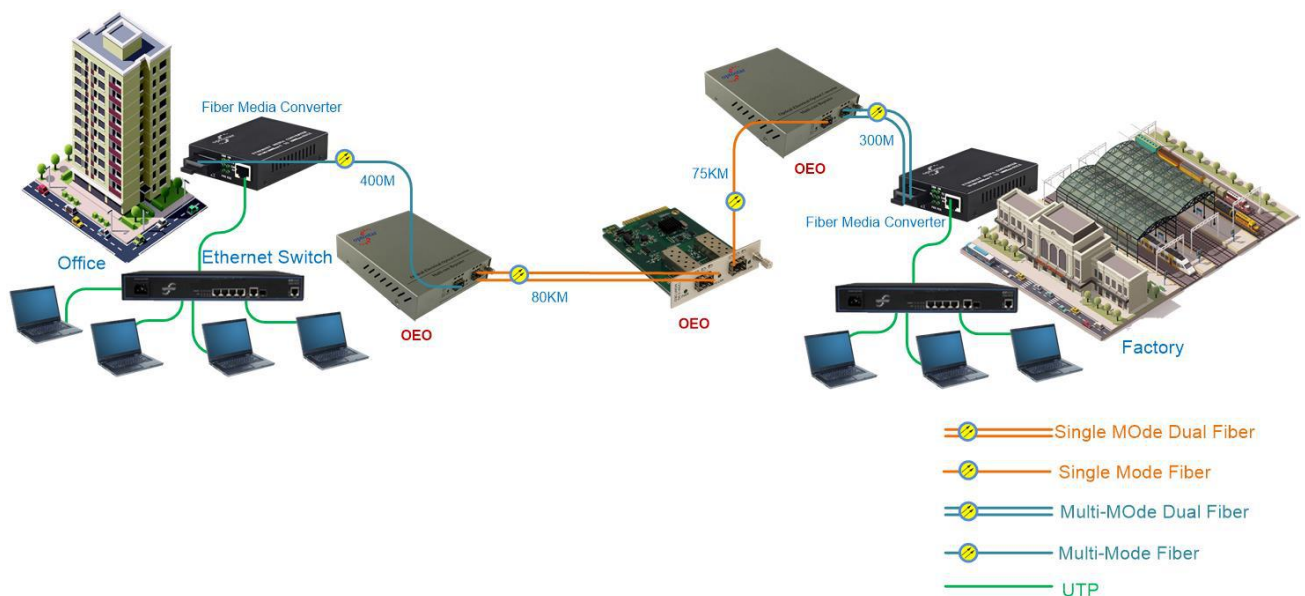

Technical Indexes

Performance Data	Technical Indexes
Transmission Speed	125Mb/s-11.7Gb/s
Interface Type	SFP/SFP+ to SFP/SFP+
Transmission Distance	SFP module: Up to 120Km SFP+ module: Up to 80Km
Maximum Packet Forwarding Rate	14,880,950/S
power requirement	Rack-mountable : AC 85 ~ 220V OR DC -48V Standalone: AC 110~220V OR -48V Power consumption: ≤3W
Work Environment	Operating Temp: 0~ 50 °C Storage Temp: -10~ 70 °C Humidity: 5%~90% (non-condensing)
Dimension	Card : 115mm (W) × 78mm (D) Standalone : 156mm (W) × 128mm (D) × 32mm (H)

Product Application